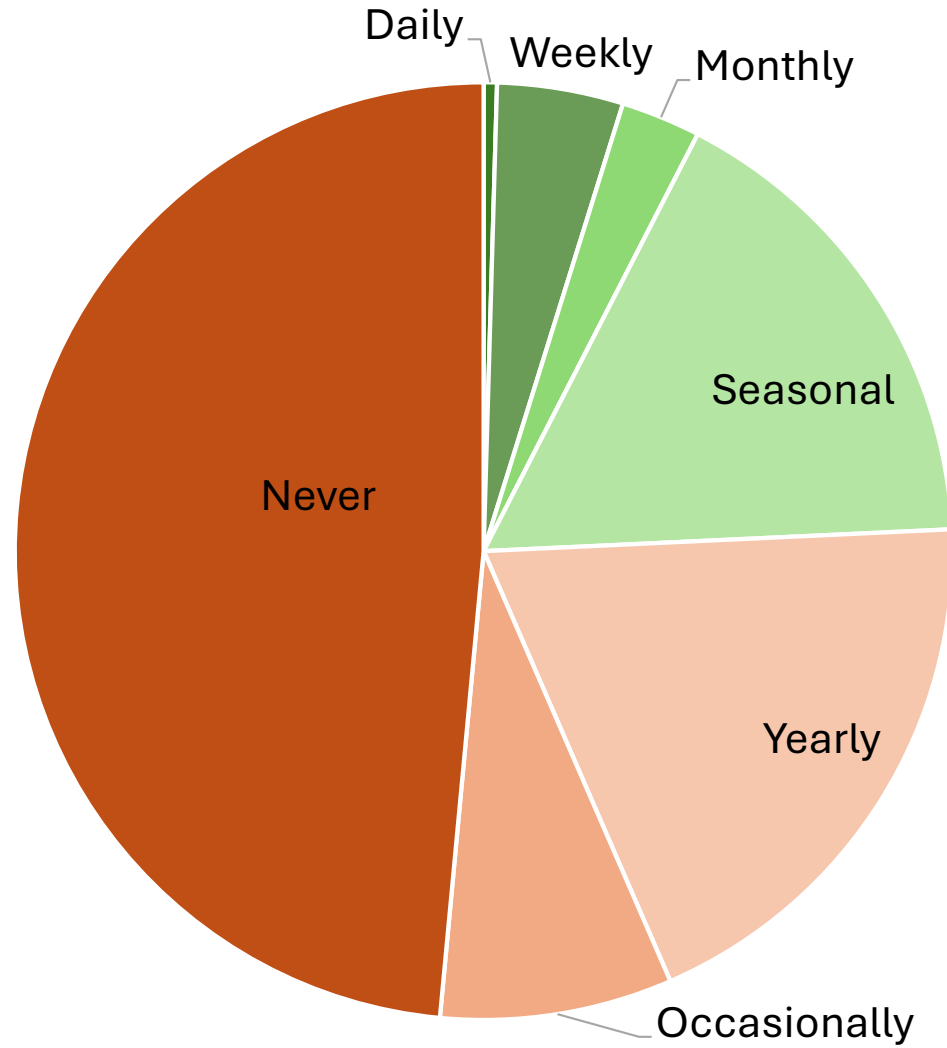

## Age ranges of survey respondents

How do you rate the Bradstone Clubhouse facilities today?

How often do you currently use the Bradstone building?

If you do not use the Bradstone Clubhouse often, why not?