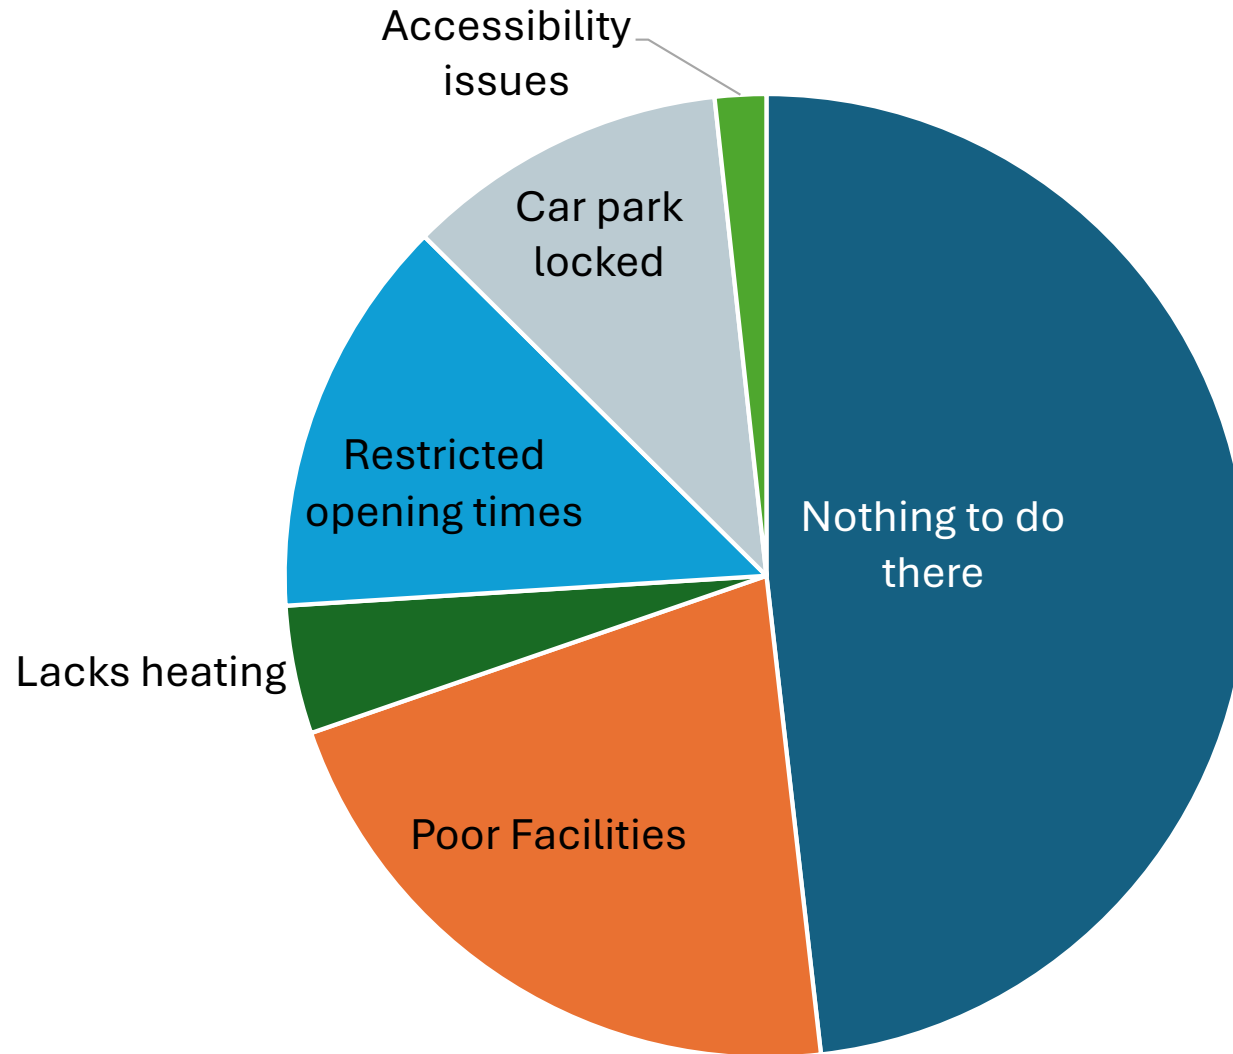

## Age ranges of survey respondents

How do you rate the Bradstone Clubhouse facilities today?

How often do you currently use the Bradstone building?

If you do not use the Bradstone Clubhouse often, why not?

Would improved recreation and sports facilities at Bradstone encourage you to be more active?