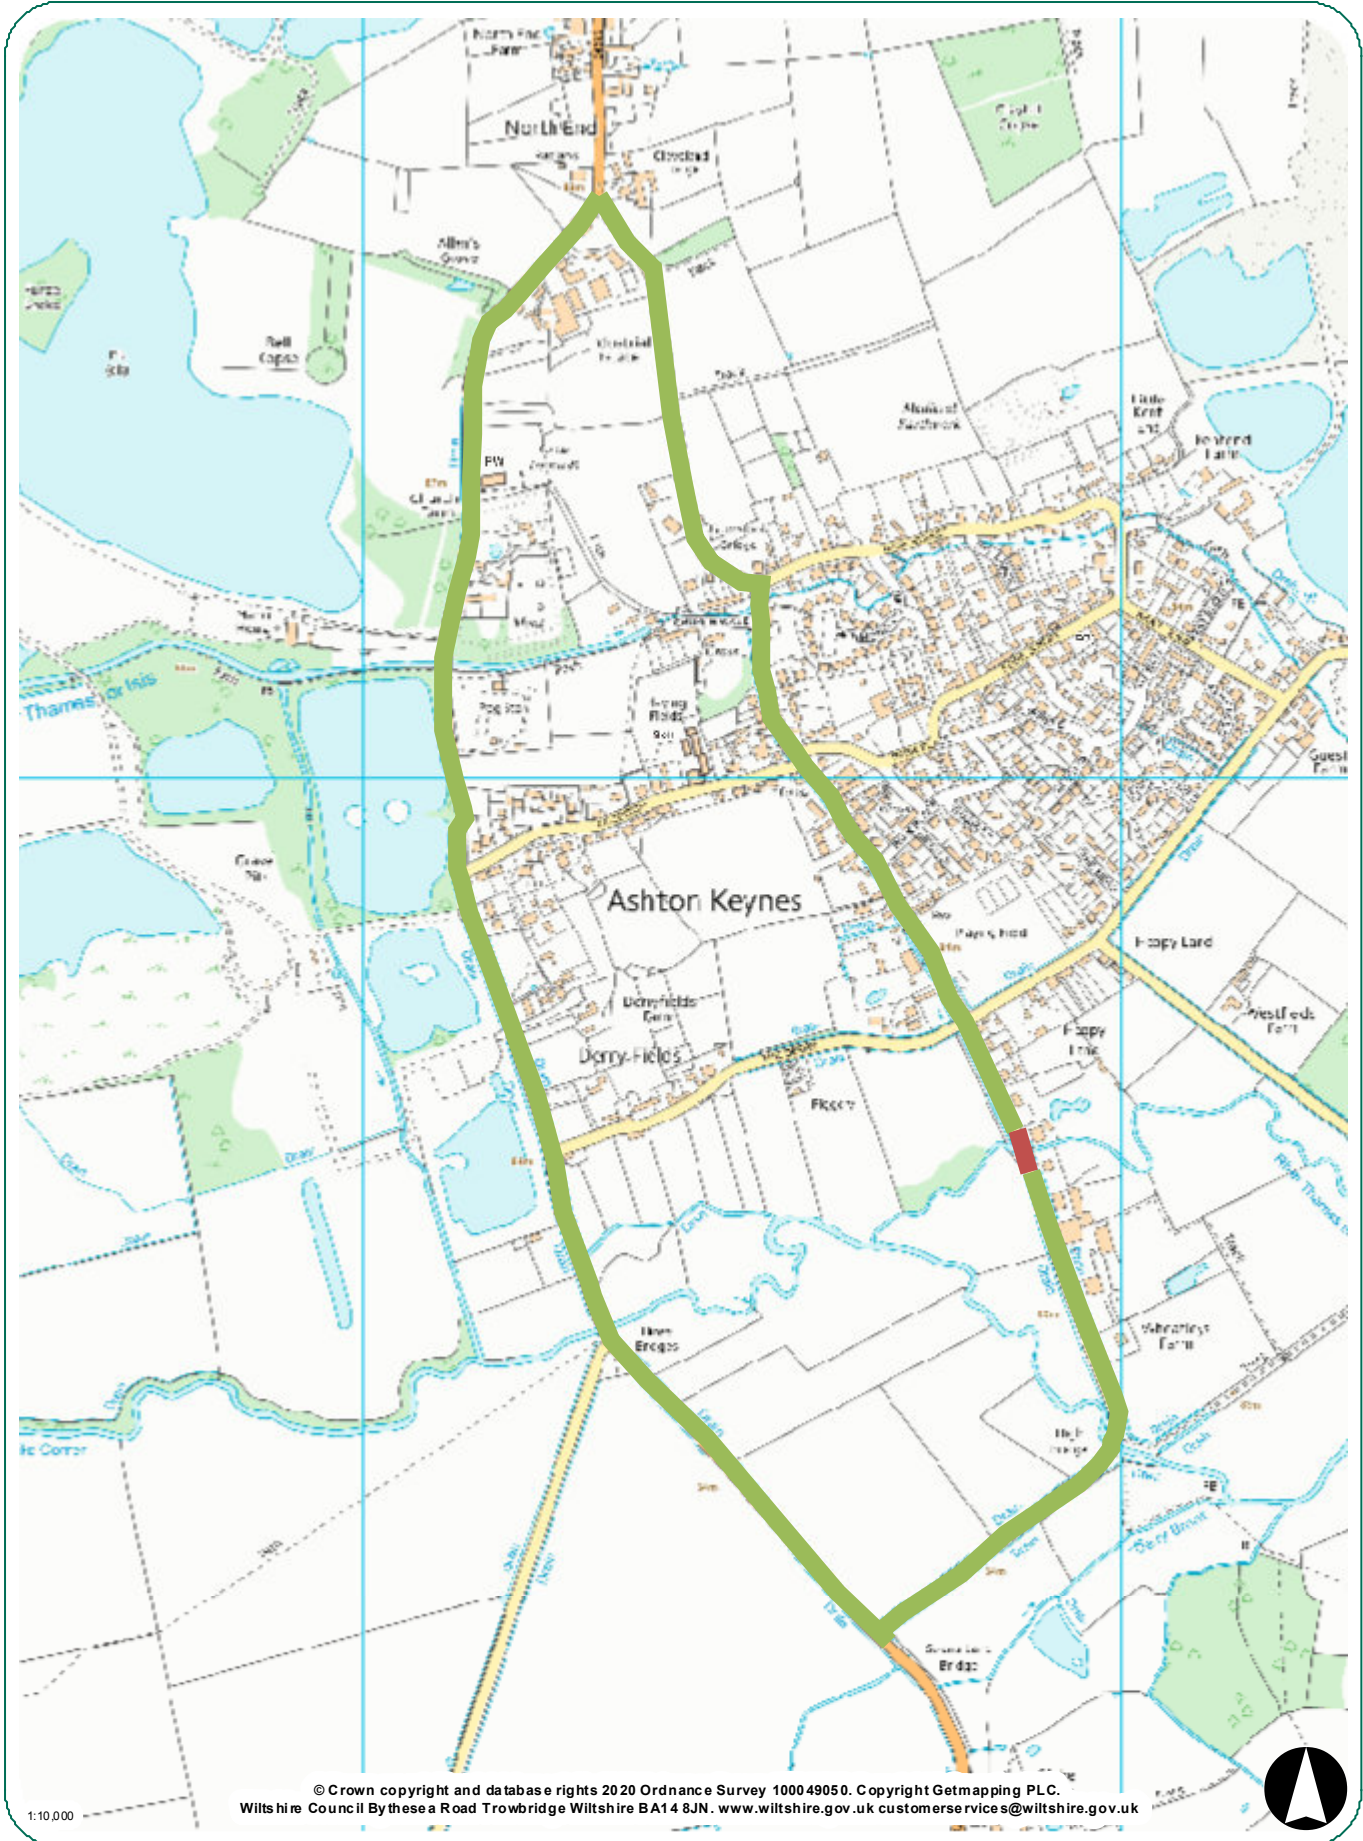

Diversion Route v2

© Crown copyright and database rights 2020 Ordnance Survey 100049050. Copyright Getmapping PLC.
Wiltshire Council Bythesea Road Trowbridge Wiltshire BA14 8JN. www.wiltshire.gov.uk customerservices@wiltshire.gov.uk